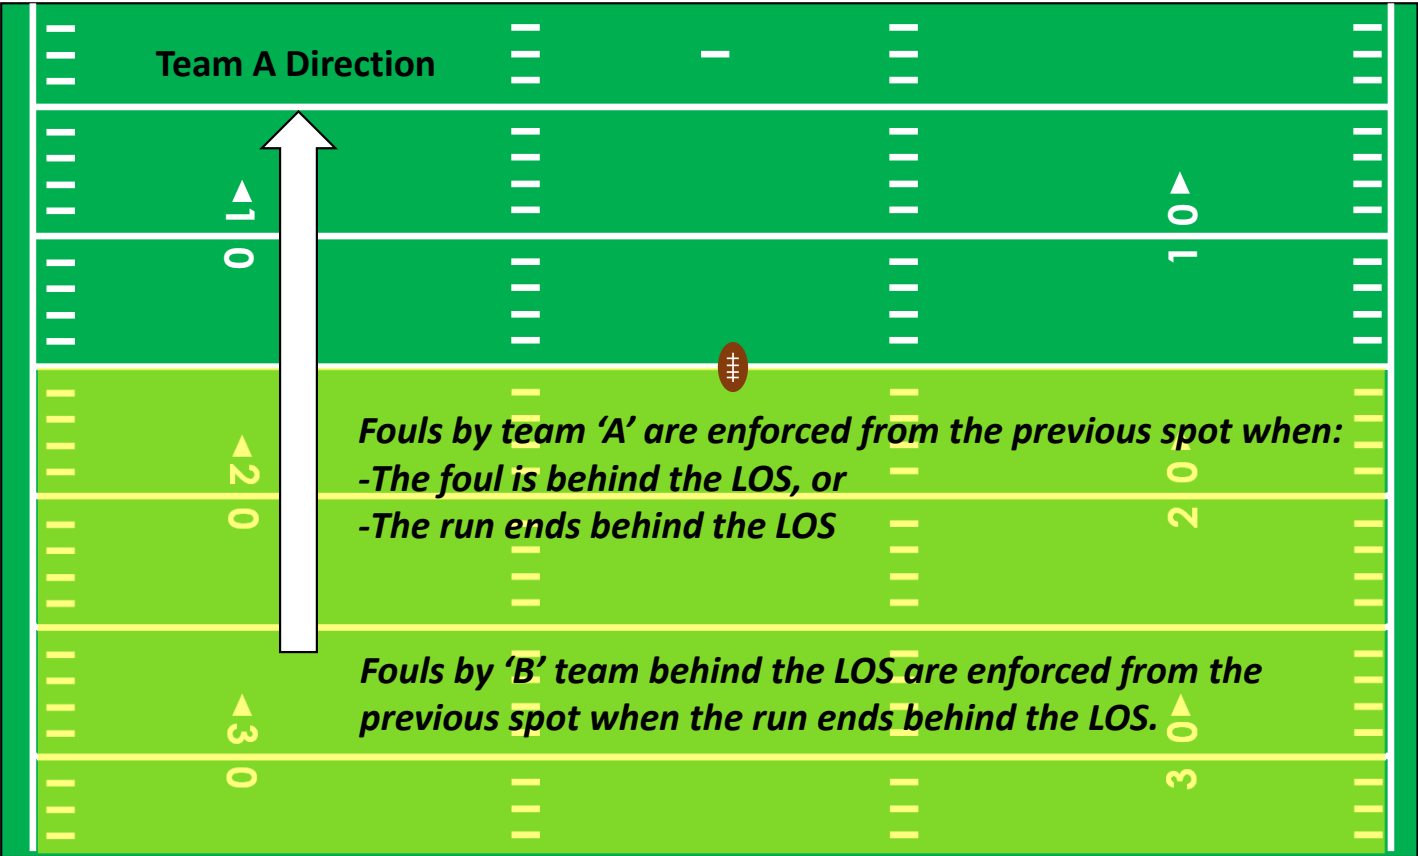

1. Incidental contact as a result of making a play on the ball;
2. Initiated with open hands; or
3. An attempt to tackle by wrapping arm(s) around the receiver.

Embedded Video Clip

Embedded Video Clip

Intentional Grounding - Exception

The exception for intentional grounding applies to the first and only player to possess the ball after the snap ends.

Pass Interference

By removing “intentional” from pass interference, this change puts the rule in line with how it is already enforced which is a 15-yard penalty.

Basic Spot Penalty Enforcement 10-4, TABLE 10-4 (NEW), 10-6 (DELETED)

The basic spot for enforcement of fouls behind the line of scrimmage is the **previous spot** rather than the spot of the foul unless otherwise specified by rule. Current penalties for illegal kicking, batting and participation fouls, and provisions for offensive fouls occurring in the end zone that may result in a safety remain intact.

Basic Spot Penalty Enforcement

Basic Spot Penalty Enforcement

Basic Spot Penalty Enforcement

Six-Player Rule 7-g (New)

The change allows the ball to be handed forward on a running play, including to the guards/ends, while prohibiting handing the ball to the snapper provided both players are behind the neutral zone.