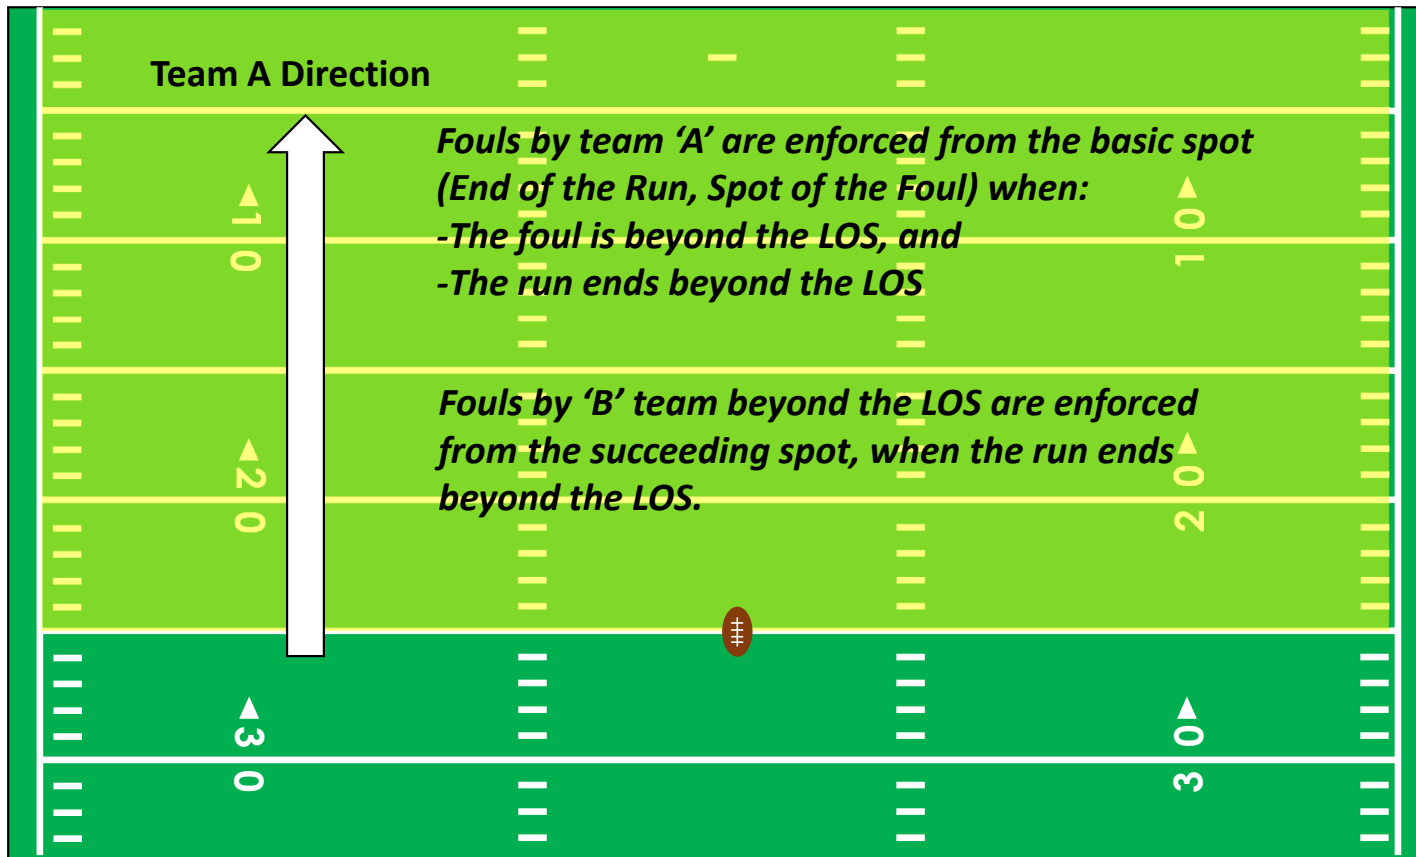

1. Incidental contact as a result of making a play on the ball;
2. Initiated with open hands; or
3. An attempt to tackle by wrapping arm(s) around the receiver.

Embedded Video Clip

Embedded Video Clip

Intentional Grounding - Exception

The exception for intentional grounding applies to the first and only player to possess the ball after the snap ends.

Pass Interference

By removing “intentional” from pass interference, this change puts the rule in line with how it is already enforced which is a 15-yard penalty.

Basic Spot Penalty Enforcement 10-4, TABLE 10-4 (NEW), 10-6 (DELETED)

The basic spot for enforcement of fouls behind the line of scrimmage is the **previous spot** rather than the spot of the foul unless otherwise specified by rule. Current penalties for illegal kicking, batting and participation fouls, and provisions for offensive fouls occurring in the end zone that may result in a safety remain intact.

Basic Spot Penalty Enforcement

Basic Spot Penalty Enforcement

Basic Spot Penalty Enforcement

Six-Player Rule 7-g (New)

The change allows the ball to be handed forward on a running play, including to the guards/ends, while prohibiting handing the ball to the snapper provided both players are behind the neutral zone.