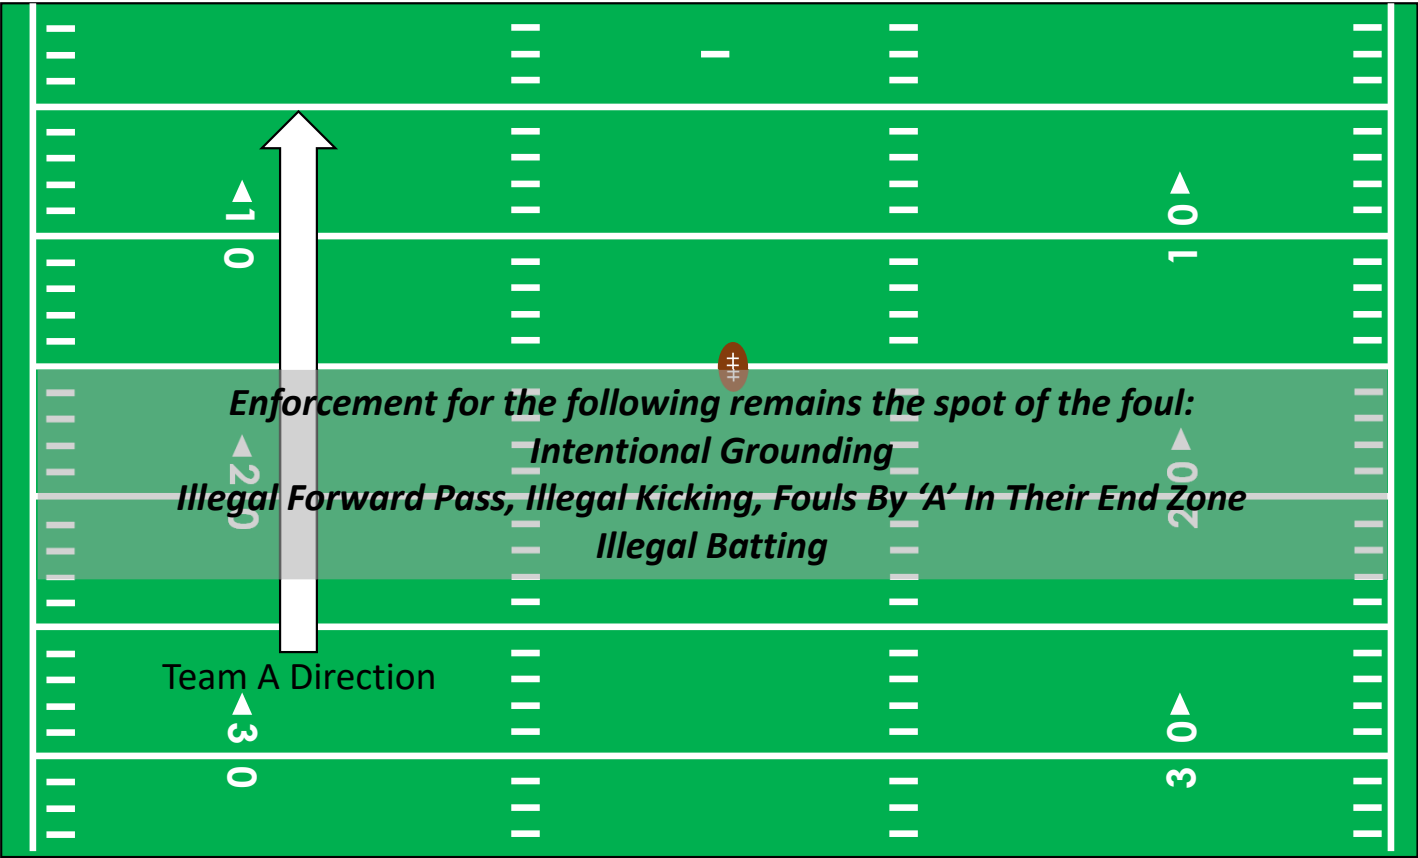

1. Incidental contact as a result of making a play on the ball;
2. Initiated with open hands; or
3. An attempt to tackle by wrapping arm(s) around the receiver.

Embedded Video Clip

Embedded Video Clip

Intentional Grounding - Exception

The exception for intentional grounding applies to the first and only player to possess the ball after the snap ends.

Pass Interference

By removing “intentional” from pass interference, this change puts the rule in line with how it is already enforced which is a 15-yard penalty.

Basic Spot Penalty Enforcement 10-4, TABLE 10-4 (NEW), 10-6 (DELETED)

The basic spot for enforcement of fouls behind the line of scrimmage is the **previous spot** rather than the spot of the foul unless otherwise specified by rule. Current penalties for illegal kicking, batting and participation fouls, and provisions for offensive fouls occurring in the end zone that may result in a safety remain intact.

Basic Spot Penalty Enforcement

Basic Spot Penalty Enforcement

Basic Spot Penalty Enforcement

Six-Player Rule 7-g (New)

The change allows the ball to be handed forward on a running play, including to the guards/ends, while prohibiting handing the ball to the snapper provided both players are behind the neutral zone.